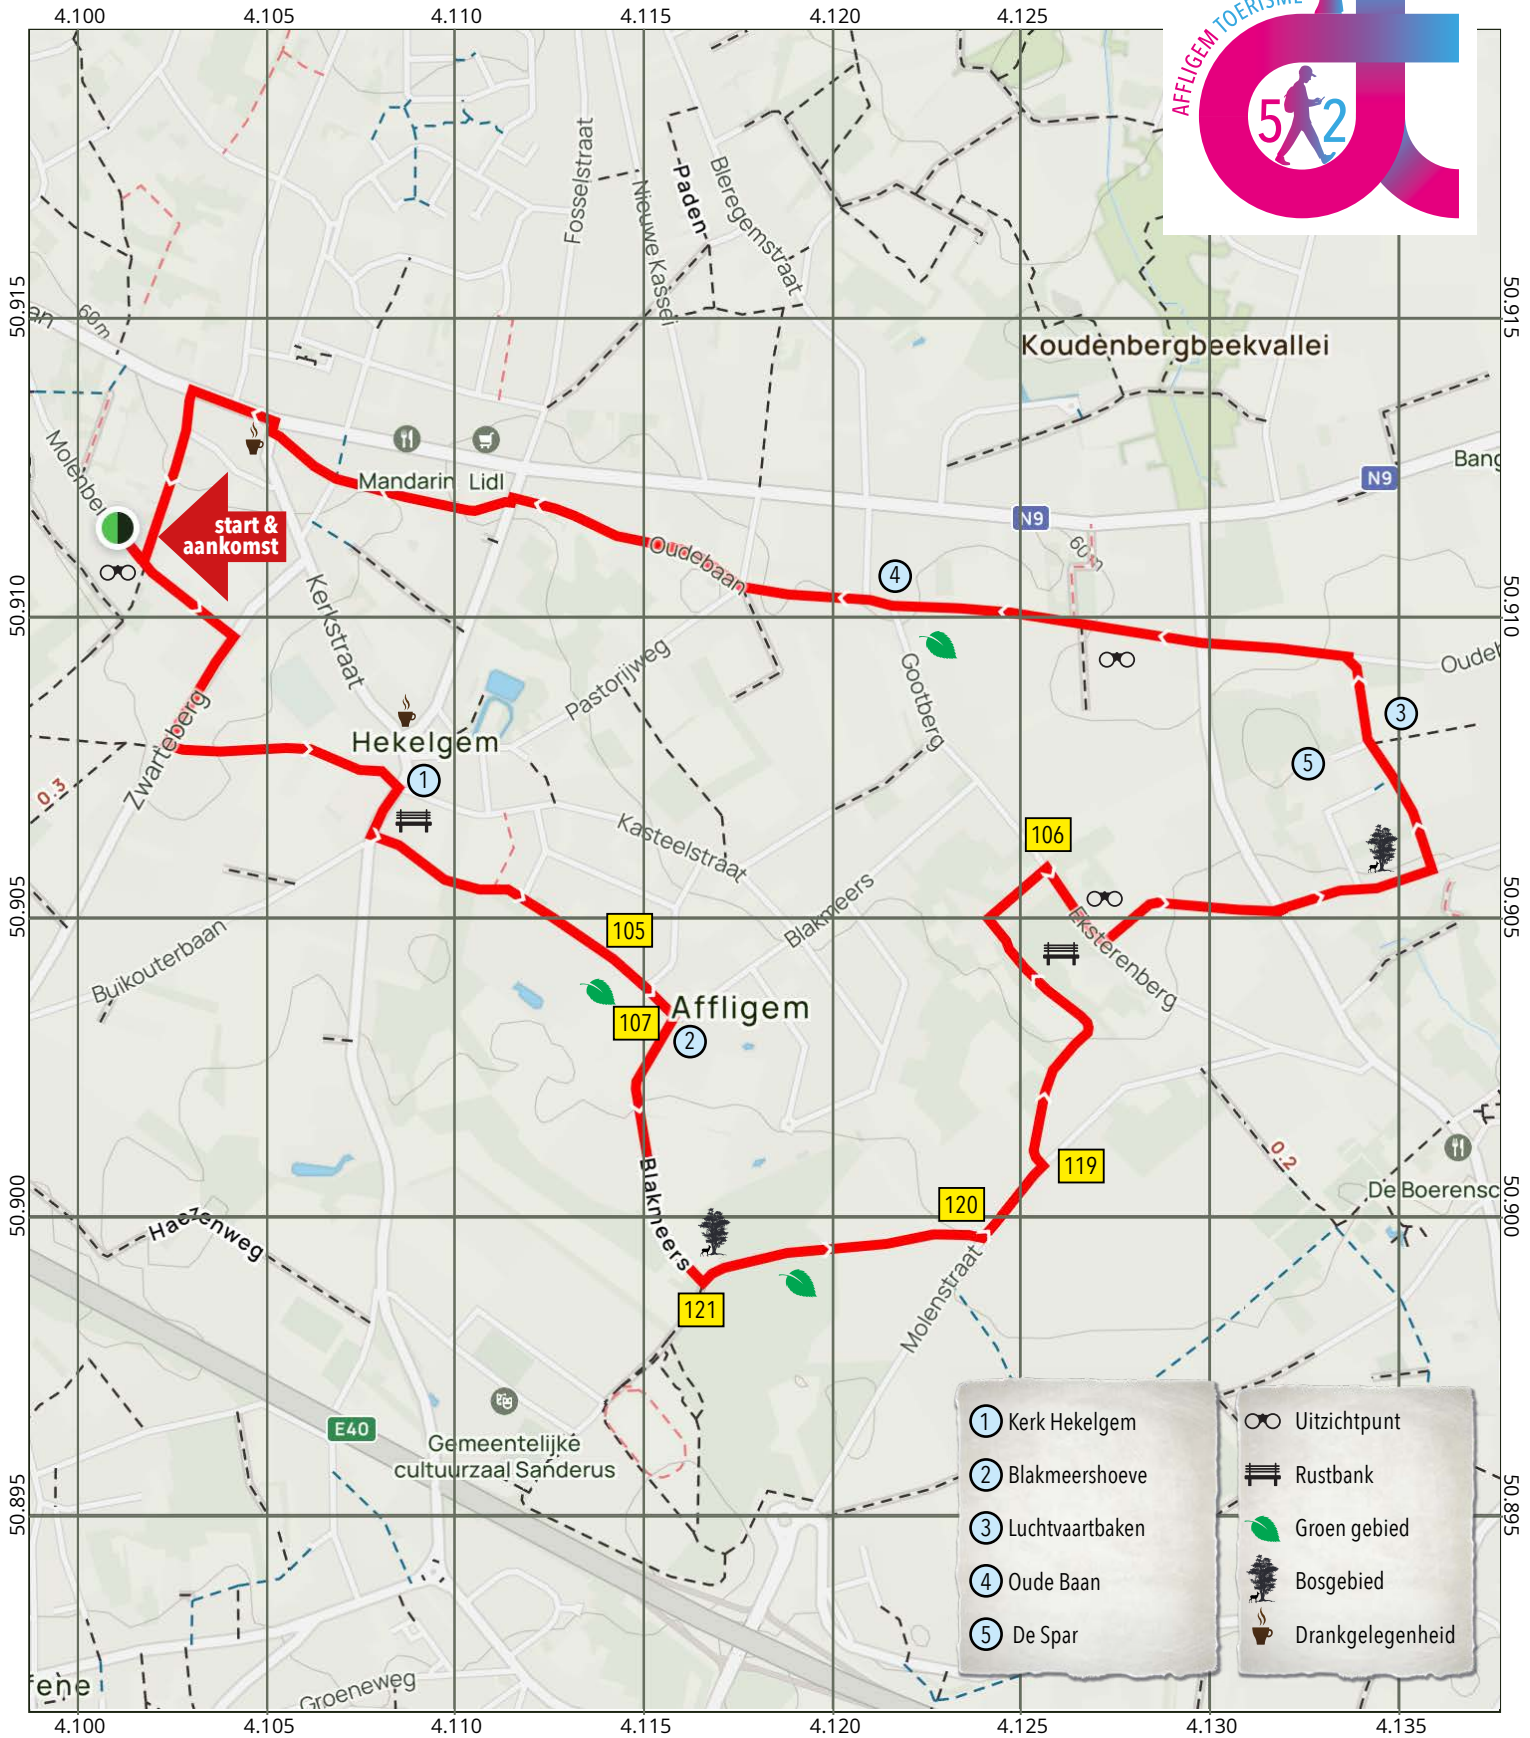

SPARRENWANDELING

12/3/2024

Gain: 149 m Loss: 154 m