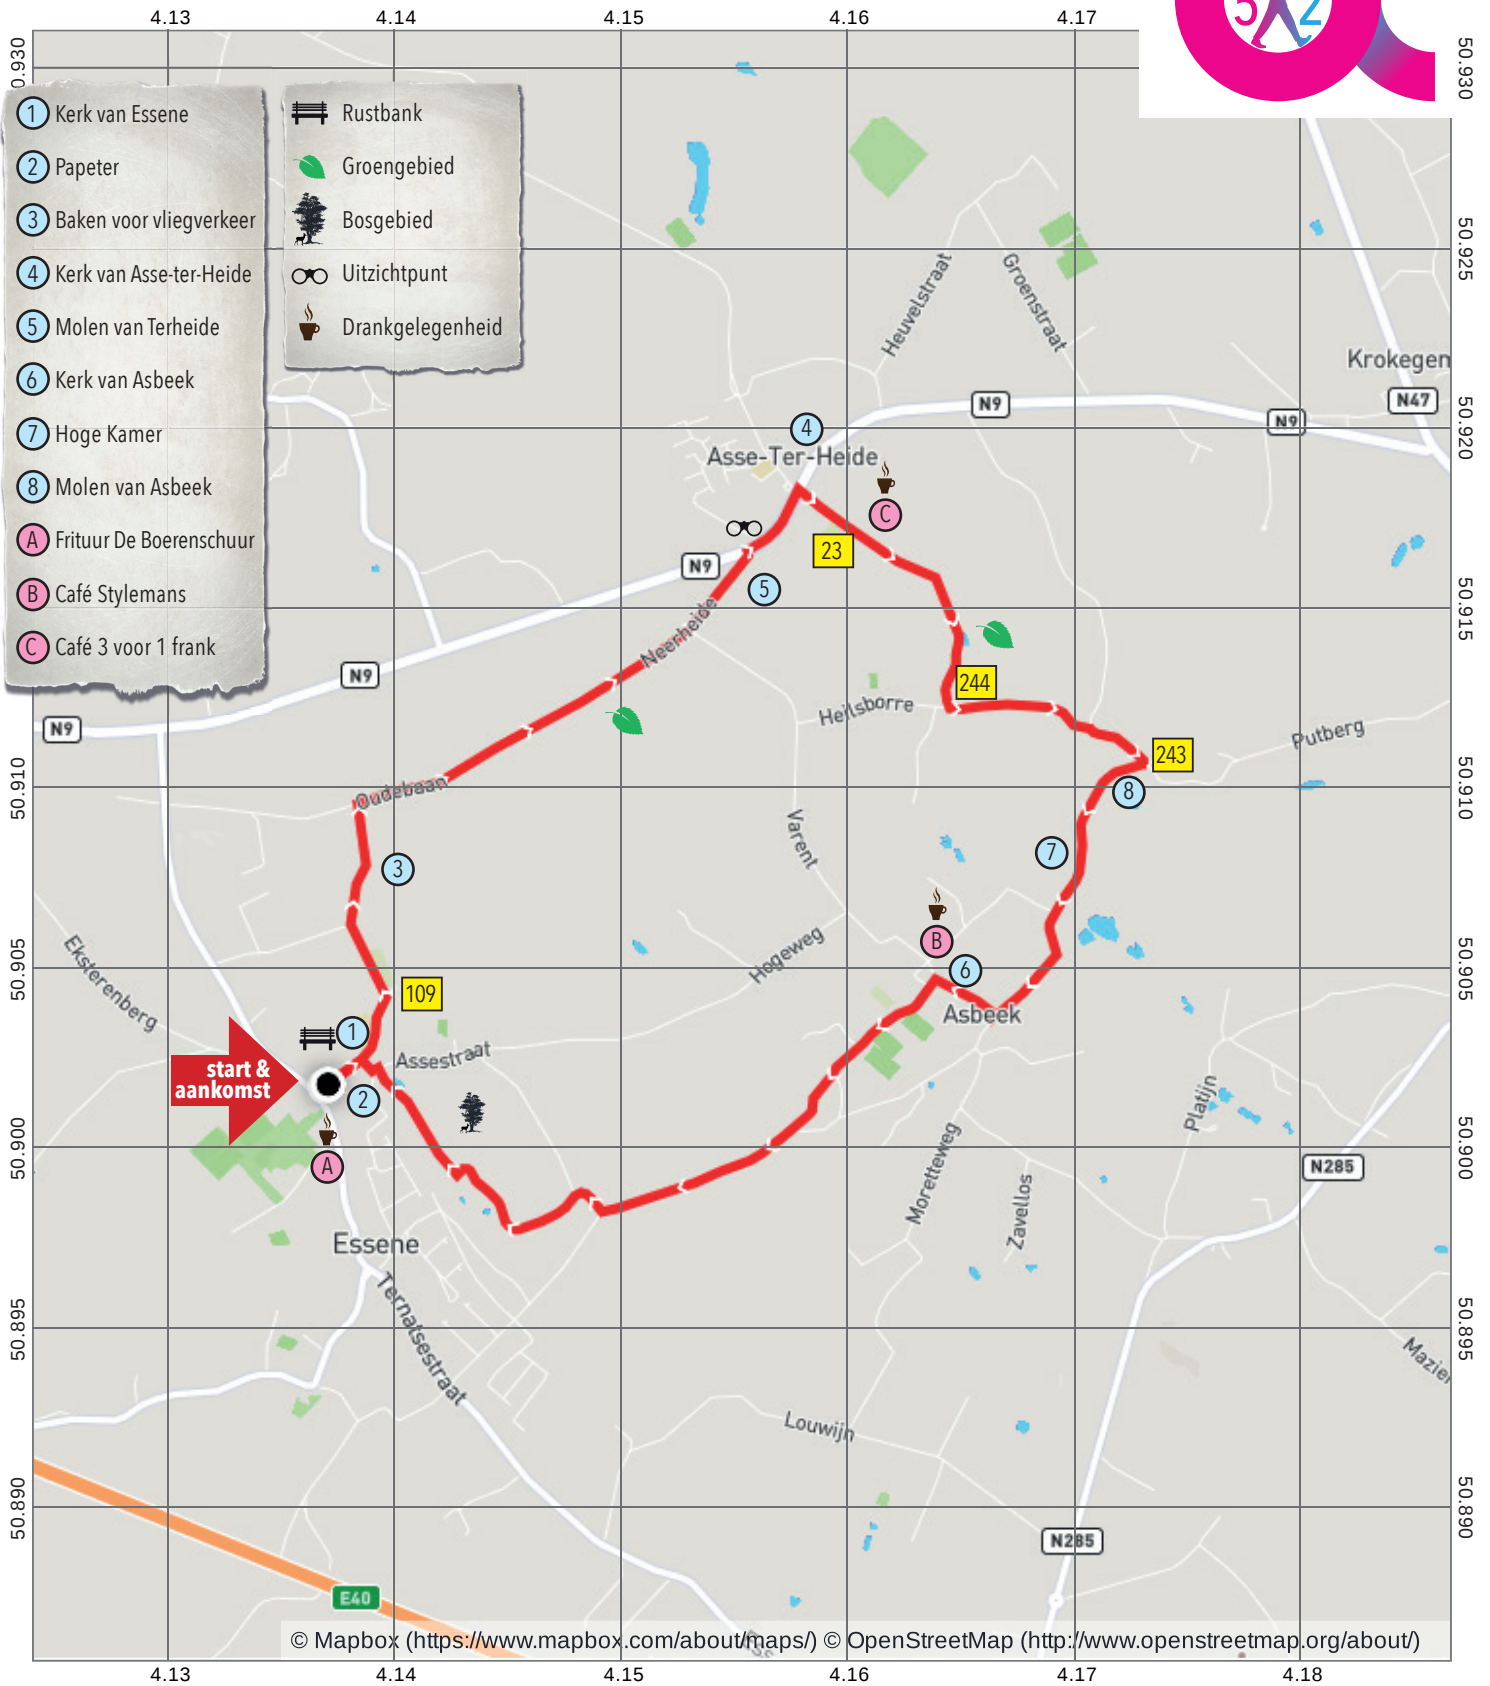

# NERVIËRSWANDELING

© Mapbox (<https://www.mapbox.com/about/maps/>) © OpenStreetMap (<http://www.openstreetmap.org/about/>)

1.3°E  
1/27/21