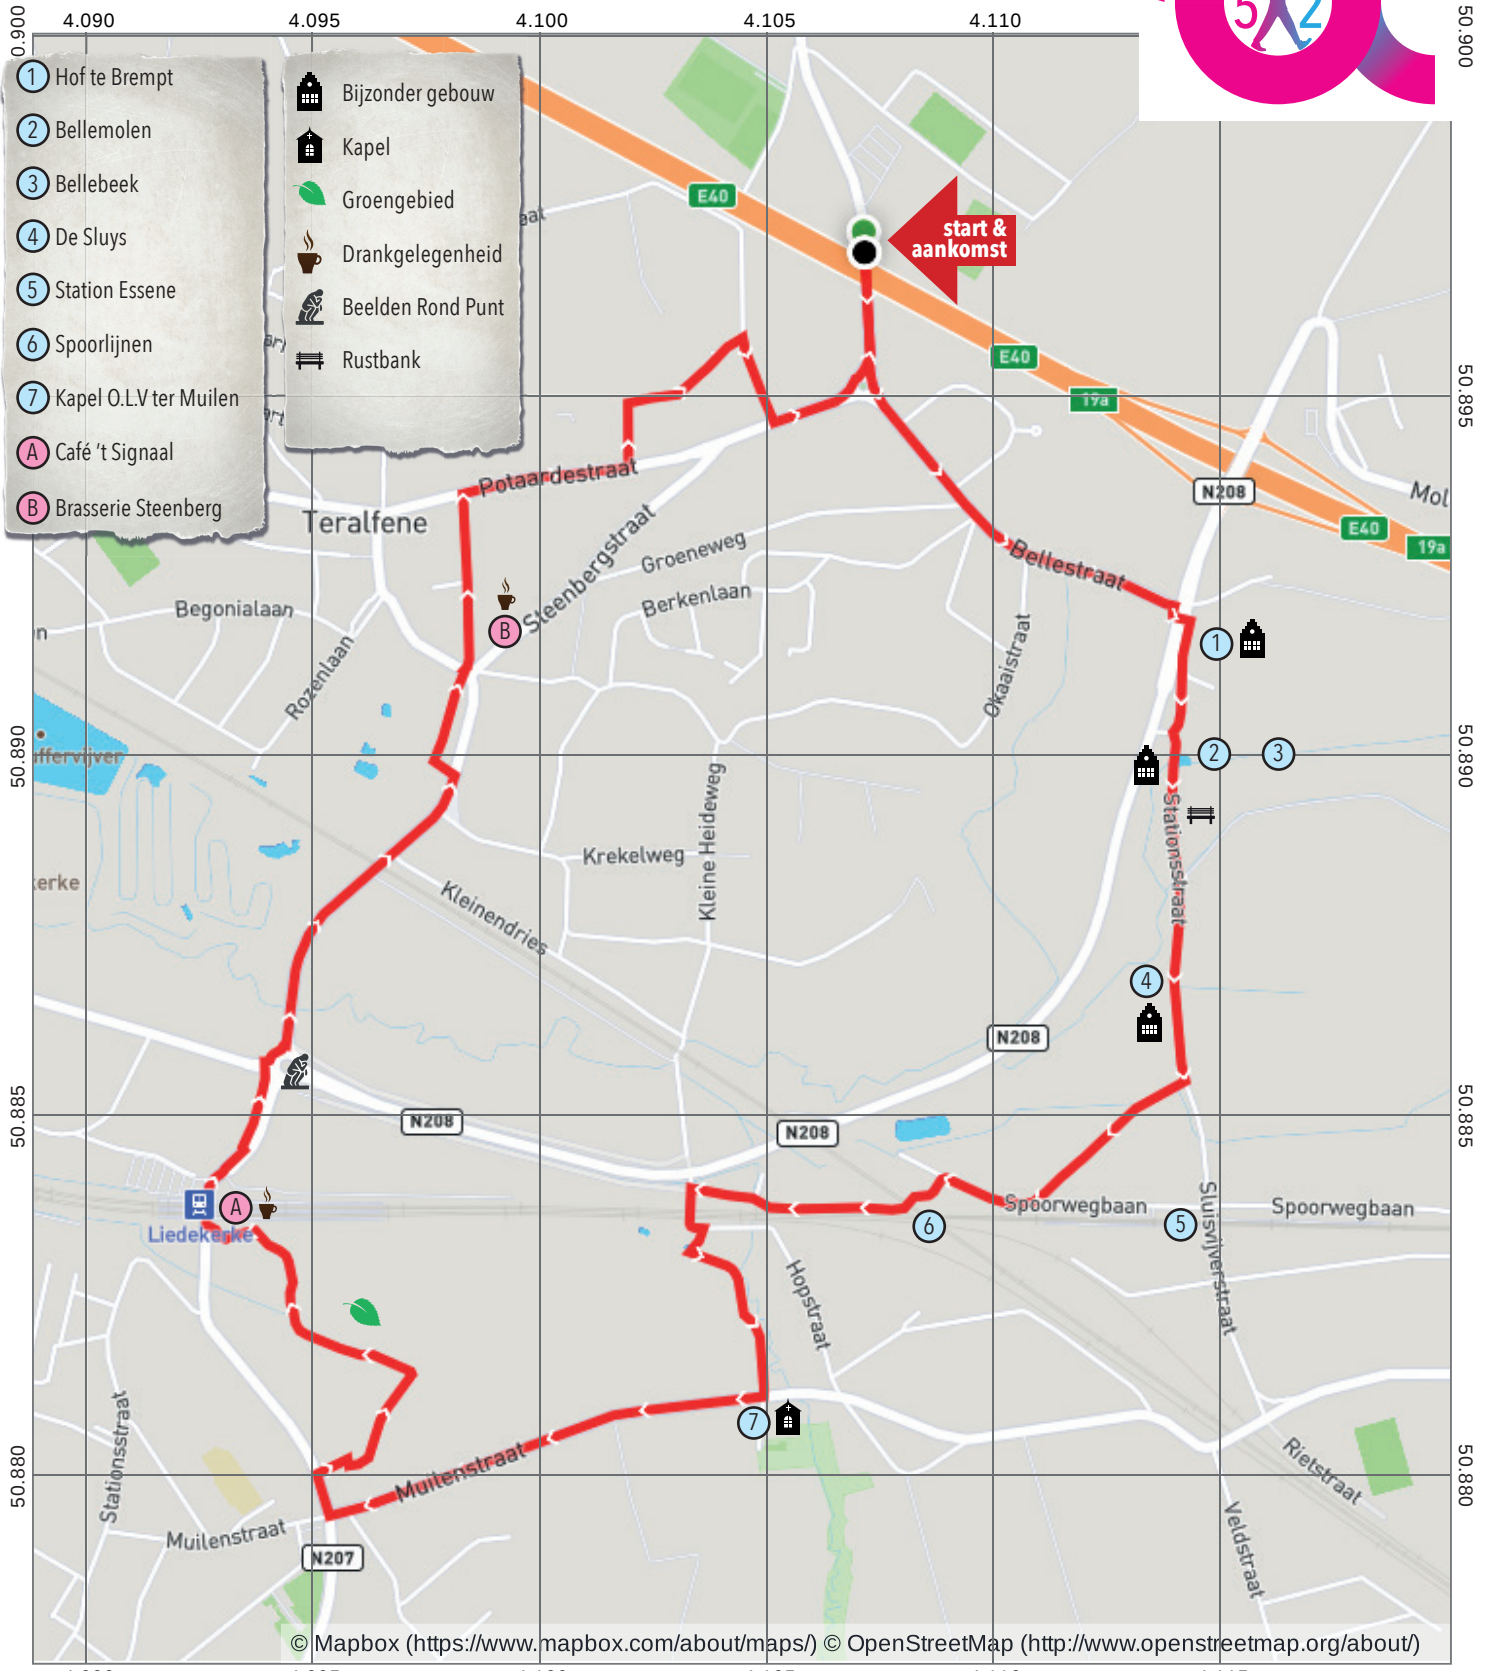

GOEDE GEBURENWANDELING

© Mapbox (<https://www.mapbox.com/about/maps/>) © OpenStreetMap (<http://www.openstreetmap.org/about/>)

★
1.3°E
2/9/21

Scale 1:11390 Datum NAD27