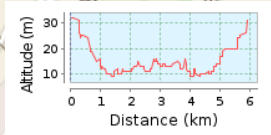

5.94 km (round trip)

Total climb: 38 m, Total descent: 38 m

Altitude range 23 m (Altitude from: 9 m to 32 m)